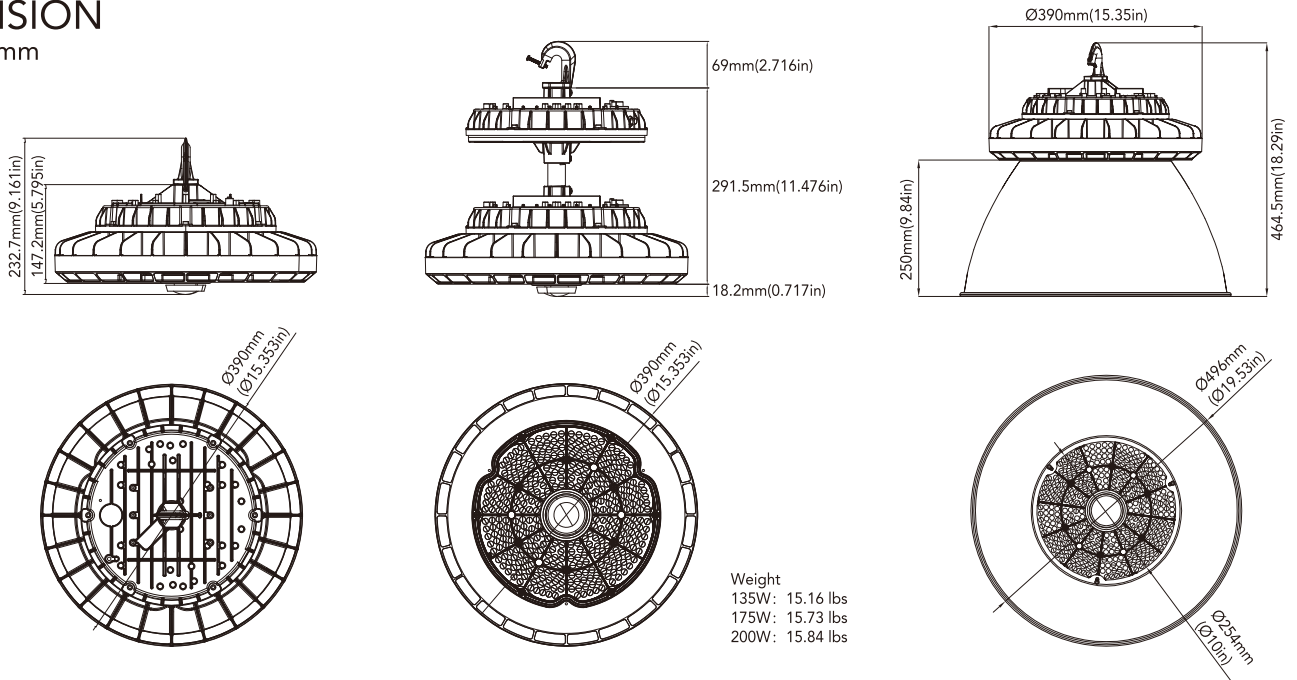

# DIMENSION

unit: inch/mm

Weight  
 135W: 10.39 lbs  
 175W: 10.86 lbs  
 200W: 10.87 lbs

Weight  
 135W: 15.16 lbs  
 175W: 15.73 lbs  
 200W: 15.84 lbs