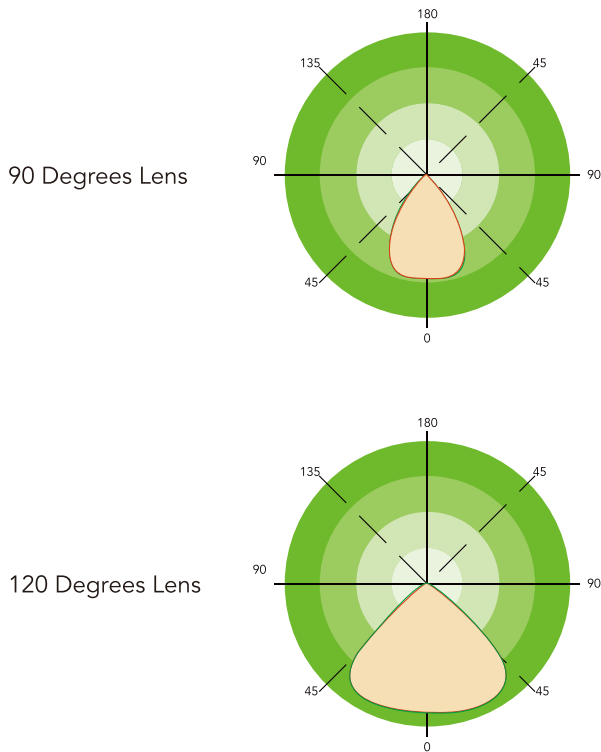

ACCESSORIES

Motion Sensor
Integrated motion sensor available for on/off and dimming control for maximum energy savings.

Emergency Box
Emergency battery pack would provide the necessary brightness in emergency situations. Applicable ambient temperature is 10°C (50°F) to 40°C (104°F).

PHOTOMETRICS

ORDERING GUIDE								Example: EGL04175W27V50KD
Fixture Type	Wattage	Voltage	CCT	Finish	Sensor (Option)	Backup Battery (Option)	Internal Code	
____	____	____	____	____	____	____	____	____
EGL04 High Bay	100 100W 135 135W 175 175W 200 200W	27V 120-277V 48V 347-480V	40K 4000K 50K 5000K	D Dark Bronze B Black W White	M With Sensor Blank Without Sensor	B Emergency Battery Blank Without Emergency Battery	Blank Alphanumeric	

DLC Model NO

SYSTEM WATTS	VOLTAGE	CCT	LED NO.	DLC NO.	DLC Classification
135W	120-277V	4000K	3030	MHB04135W27V40K[D,B,W][Blank,M][Blank,B][0-9,A-Z,a-z,Blank]	Premium
		5000K	3030	MHB04135W27V50K[D,B,W][Blank,M][Blank,B][0-9,A-Z,a-z,Blank]	Premium
	347-480V	4000K	3030	MHB04135W48V40K[D,B,W][Blank,M][Blank,B][0-9,A-Z,a-z,Blank]	Premium
		5000K	3030	MHB04135W48V50K[D,B,W][Blank,M][Blank,B][0-9,A-Z,a-z,Blank]	Premium
175W	120-277V	4000K	3030	MHB04175W27V40K[D,B,W][Blank,M][Blank,B][0-9,A-Z,a-z,Blank]	Premium
		5000K	3030	MHB04175W27V50K[D,B,W][Blank,M][Blank,B][0-9,A-Z,a-z,Blank]	Premium
	347-480V	4000K	3030	MHB04175W48V40K[D,B,W][Blank,M][Blank,B][0-9,A-Z,a-z,Blank]	Premium
		5000K	3030	MHB04175W48V50K[D,B,W][Blank,M][Blank,B][0-9,A-Z,a-z,Blank]	Premium
200W	120-277V	4000K	3030	MHB04200W27V40K[D,B,W][Blank,M][Blank,B][0-9,A-Z,a-z,Blank]	Premium
		5000K	3030	MHB04200W27V50K[D,B,W][Blank,M][Blank,B][0-9,A-Z,a-z,Blank]	Premium
	347/480V	4000K	3030	MHB04200W48V40K[D,B,W][Blank,M][Blank,B][0-9,A-Z,a-z,Blank]	Premium
		5000K	3030	MHB04200W48V50K[D,B,W][Blank,M][Blank,B][0-9,A-Z,a-z,Blank]	Premium